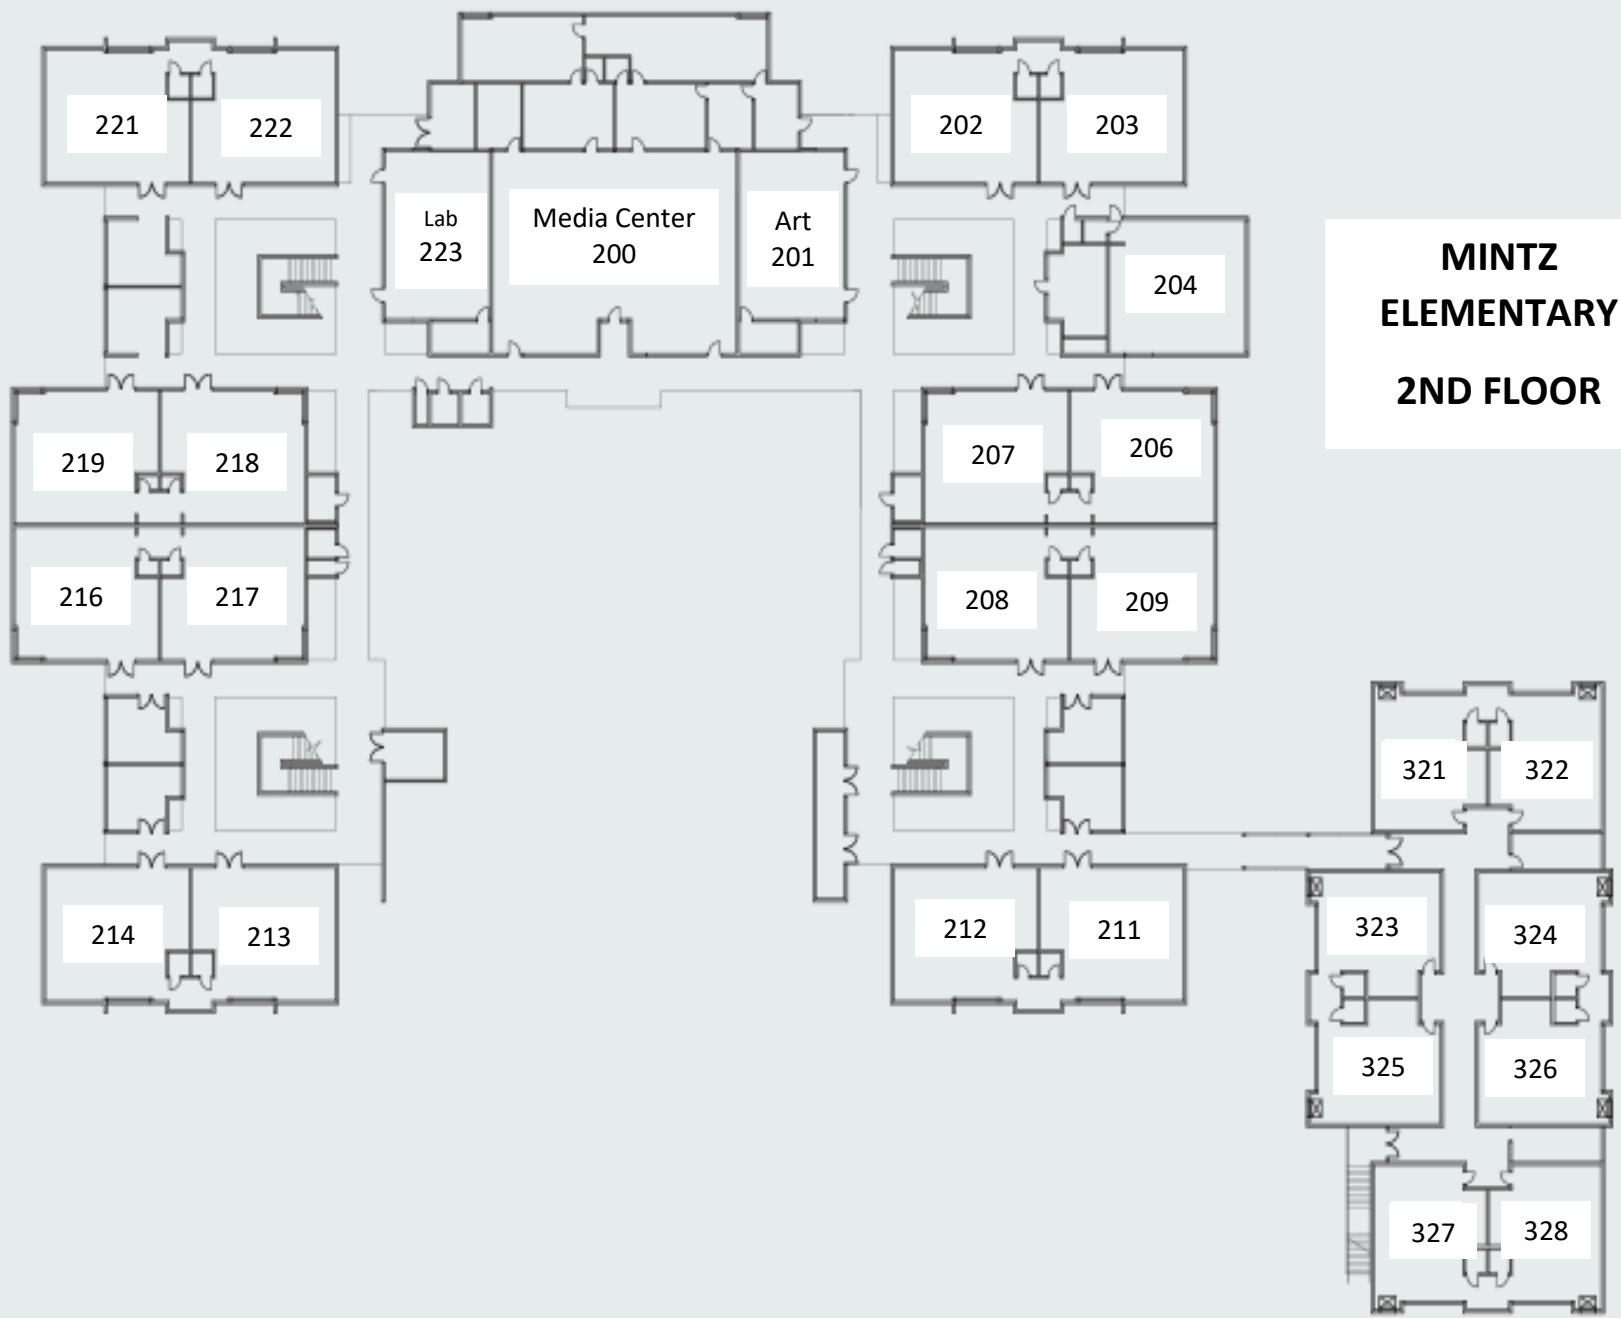

102

129 127

108 107

**MINTZ
ELEMENTARY
1ST FLOOR**

125 126

109 110

123

Cafeteria
118

112

301 302

122 121

114 113

303 304

Music
116

305 306

307 308

**MINTZ
ELEMENTARY
2ND FLOOR**

MINTZ ELEMENTARY 2020-2021

STUDENT PLACEMENT: Refer to the 4-digit number on the upper line of the student mailing label, e.g. KG01, 0102, etc. The first 2 letters or symbols indicate the grade level, and the second 2 the homeroom. Use the chart below to find the teacher's name and classroom number. **Highlighted teachers are eLearning units.**