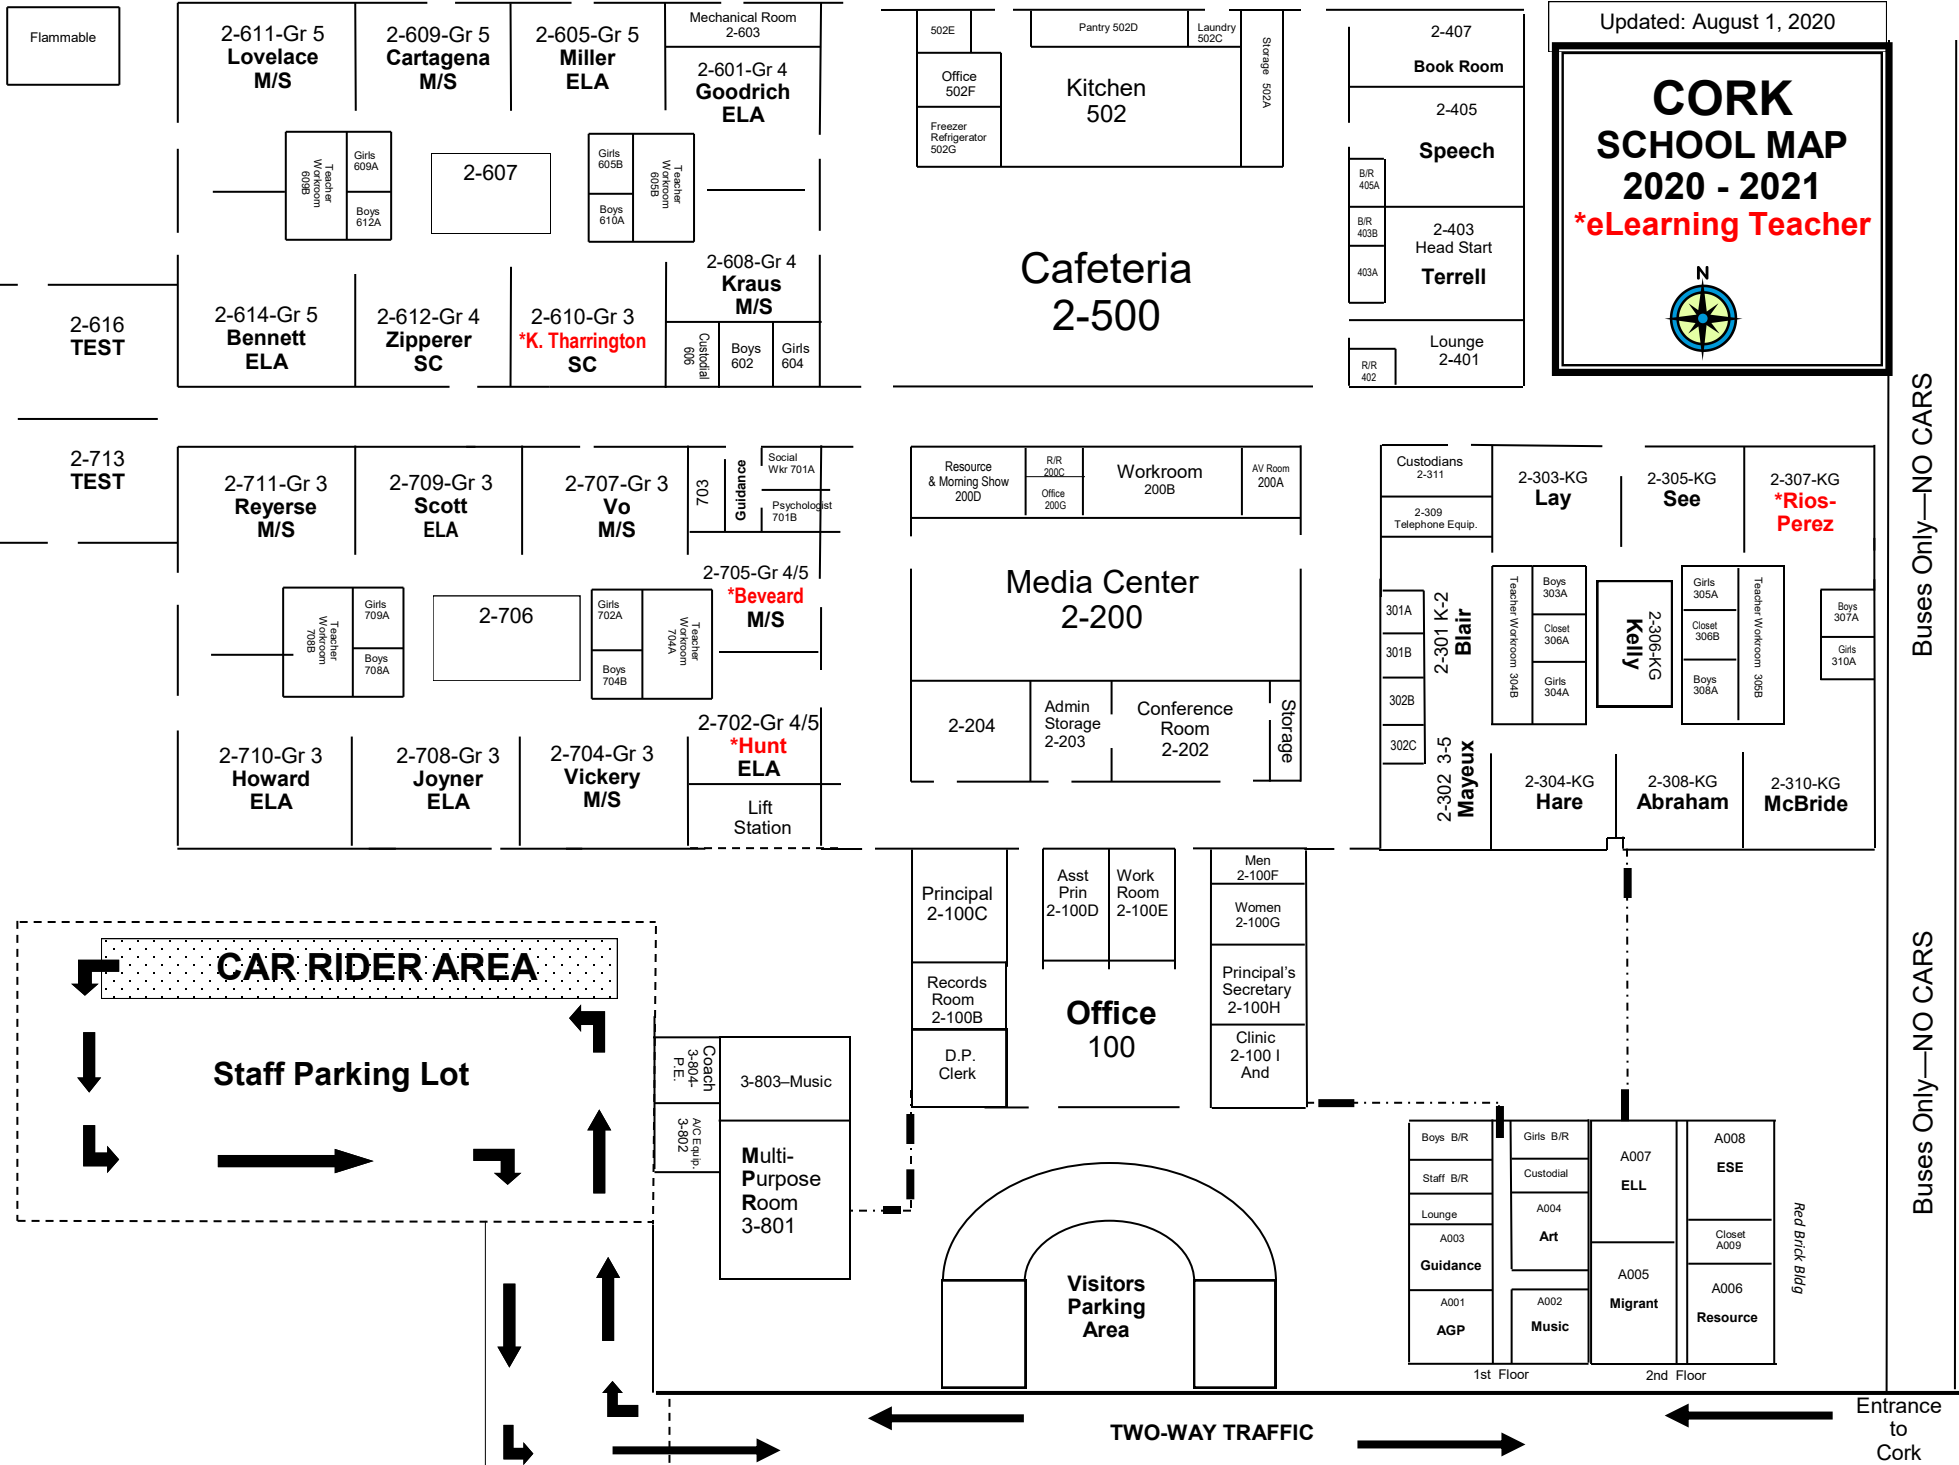

Updated: August 1, 2020

CORK SCHOOL MAP 2020 - 2021

***eLearning Teacher**

CORK 2020-2021 WEST CAMPUS MAP

**eLearning Teacher*

Updated: August 1, 2020