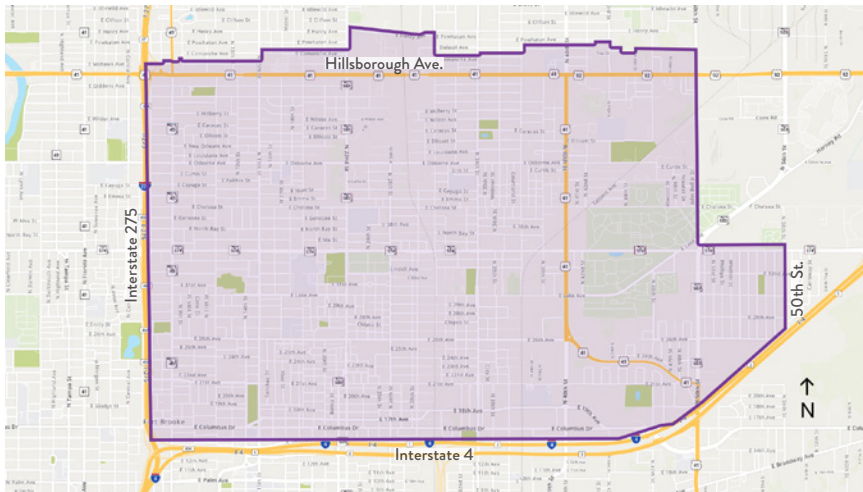

Take the East Tampa
Community Survey!
www.WeAreEastTampa.com/surveys

We are excited to announce the beginning of a Strategic Action Master Plan for the East Tampa Community Redevelopment Area!

The East Tampa Community Redevelopment Area (ETCRA) is a defined area with special opportunities for reinvestment into the community based on the goals of the Strategic Action Plan.

The Purpose is to identify the needs of both residents and businesses in East Tampa in order to create a plan of action and investment that enhances quality of life and builds community in East Tampa.